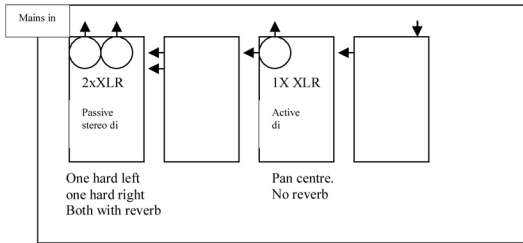

Jon Harvison: Stage Plan

Stage Box

3x XLR Guitar
1x vocal mic
1x mains extension feed

I carry my own DI boxes in a stage box so all I need are the three XLR out, a mains supply and vocal mic