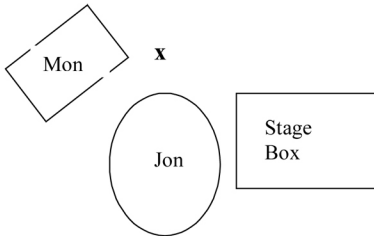

Jon Harvison: Stage Plan

Stage Box

3x XLR Guitar
1x vocal mic
1x mains extension feed

I carry my own DI boxes in a stage box so all I need are the three XLR out, a mains supply and vocal mic